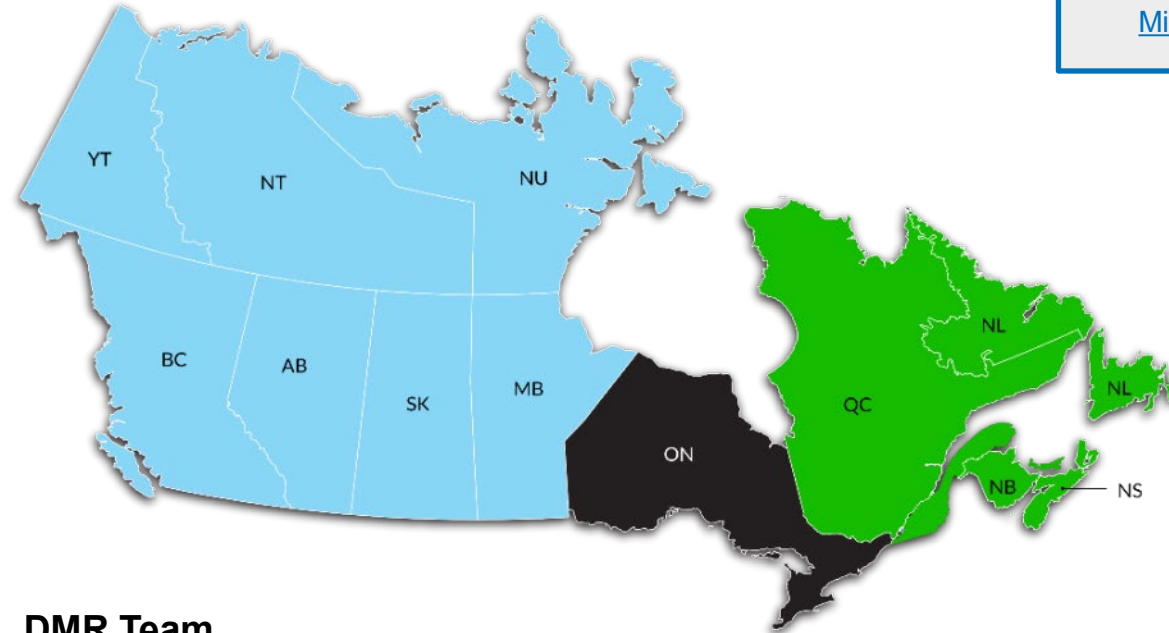

Email: SamanthaA@ClimbCS.ca

WEST

WesternCanada@ClimbCS.ca

Sam Latucca - Sr, Account Executive

Email: SamL@ClimbCS.ca

Emily Ferrier - Account Executive

Email: EmilyF@ClimbCS.ca

DMR Team