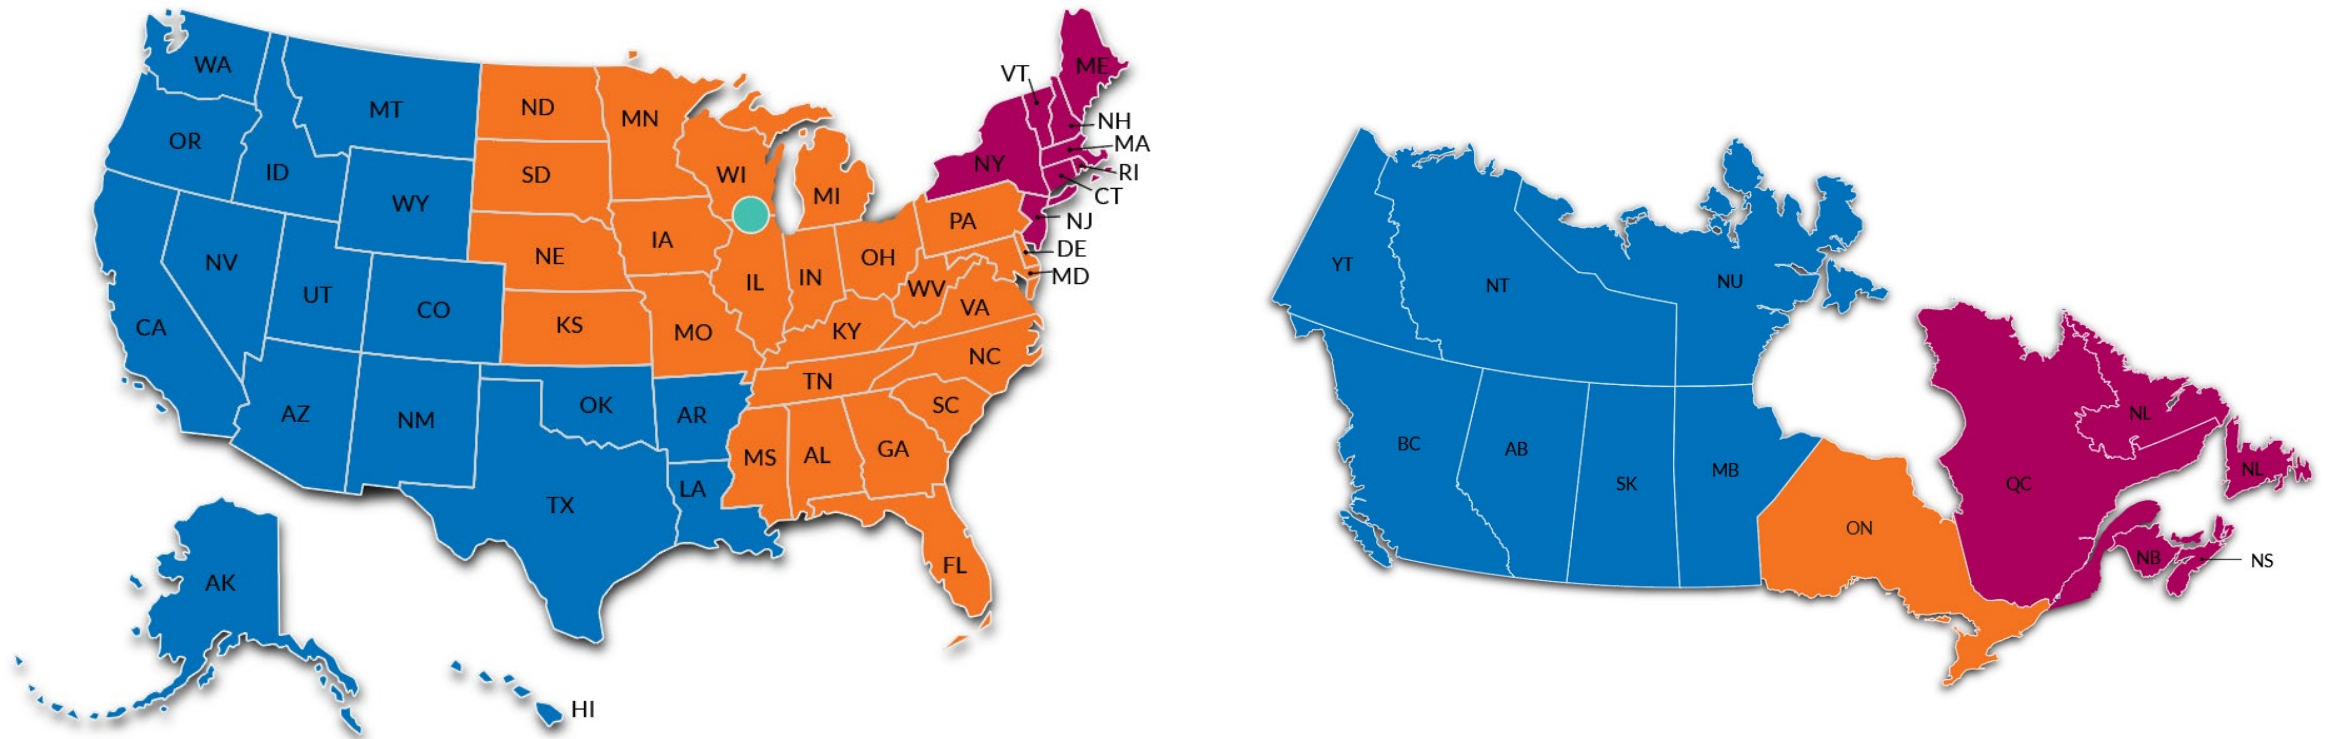

Amber Roesken | Sales Manager | AmberR@ClimbCS.com | D: 608-223-2289

Education West

IAE: Clarke Hammer
Email: ClarkeH@ClimbCS.com

CDW Education

IAE: Bill Faulkner
Email: BillF@ClimbCS.com

Education Central

IAE: Andrea Donelson
Email: AndreaD@ClimbCS.com

Education East

IAE: Kaetlyn Taylor
Email: KaetlynT@ClimbCS.com